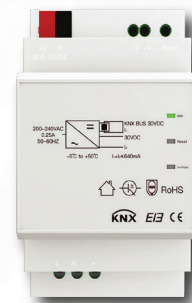

## LUMI KNX BACKENDS

**KNX RS 485/ RS 232 GATEWAY**

**KNX IP ROUTER**

**KNX POWER SUPPLY 960mA**

**KNX MODBUS GATEWAY**

**DALI DT8 2 FOLD GATEWAY**

**0 - 10V ANALOG DIMMER - 4 CHANNEL**

**PHASECUT DIMMER - 4 CHANNELS**