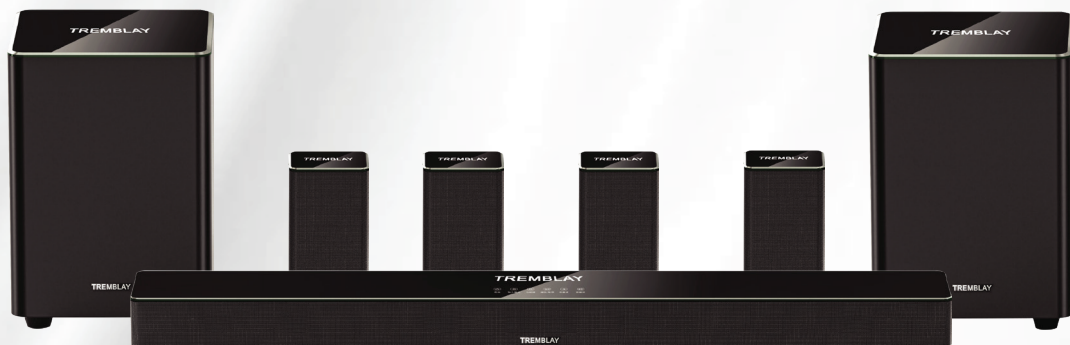

TREMBLAY

SOUND MATTERS