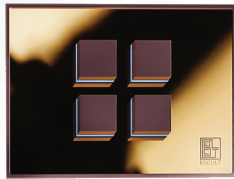

ESCULT
Technologia Artistica

ESCULT SWITCH

2M/3M

4M

6M/8M