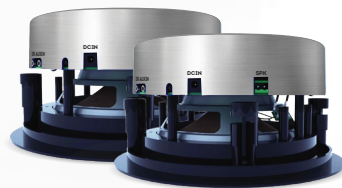

MULTIROOM AUDIO
CEILING SPEAKER