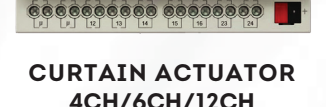

## LUMI KNX BACKENDS

**KNX RS 485/ RS 232 GATEWAY**

**KNX IP ROUTER**

**KNX POWER SUPPLY 960mA**

**KNX MODBUS GATEWAY**

**DALI DT8 2 FOLD GATEWAY**

**0 - 10V ANALOG DIMMER - 4 CHANNEL**

**PHASECUT DIMMER - 4 CHANNELS**