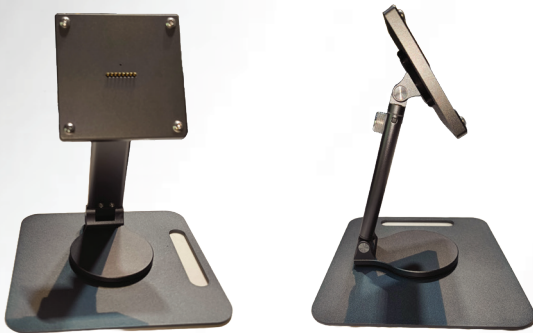

## ESCULT SWITCH

2M/3M

4M

6M/8M

# ESCULT DOCK STATION FOR TABLE & WALL

TABLE DOCK

SLEEVE

WALL DOCK

SLEEVE