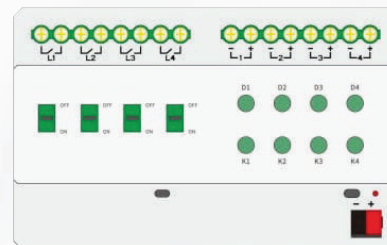

0 - 10V ANALOG DIMMER - 4 CHANNEL