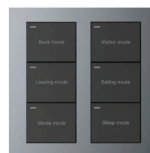

## REMOTES

HOME PRO REMOTE

THE KNOB

PORTABLE TOUCH

HANDY 8 KEY

MAGNETIC WALL MOUNT LS SERIES

ZIGBEE REMOTE COLOUR OPTION