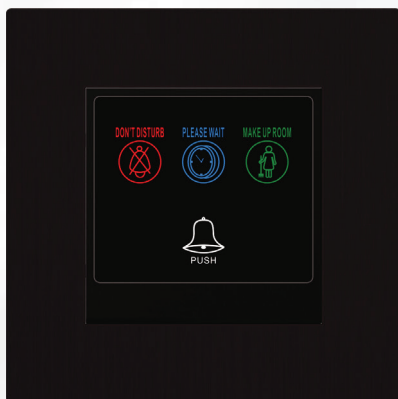

lumi

ELECTRONICS

Hotel series

CUSTOM DND SWITCH