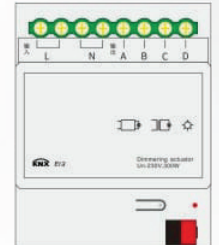

PHASECUT DIMMER - 4 CHANNELS