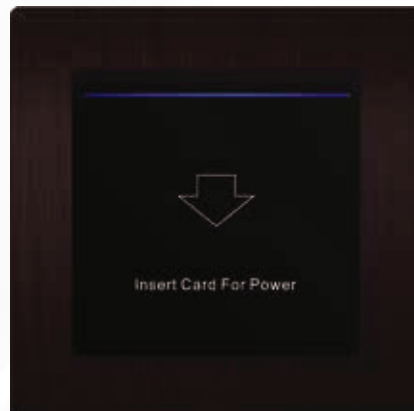

## Hotel series

CUSTOM DND SWITCH

DND SWITCH

RF CARD READER

**ELECTRONICS**