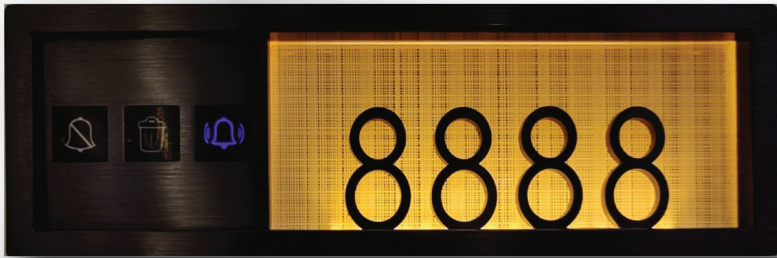

lumi

ELECTRONICS

Hotel series

CUSTOM DND SWITCH