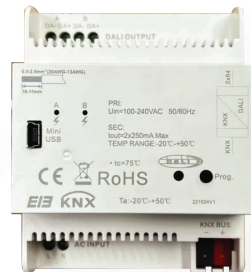

## LUMI KNX BACKENDS

**KNX RS 485/ RS 232 GATEWAY**

**KNX IP ROUTER**

**KNX POWER SUPPLY 960mA**

**KNX MODBUS GATEWAY**

**DALI DT8 2 FOLD GATEWAY**

**0 - 10V ANALOG DIMMER - 4 CHANNEL**

**PHASECUT DIMMER - 4 CHANNELS**