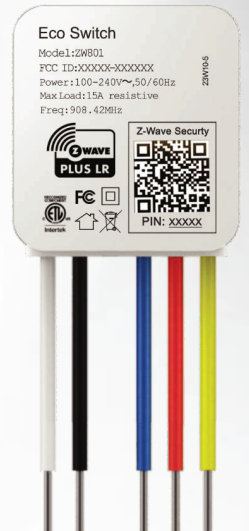

## Introducing Lumi 800 series zwave products

Features: Long Battery Life | Long Range Communication | More Data Rate Hence Fast Communication | Compact in size

ANALOG DIMMER

DUAL SWITCH

SINGLE SWITCH

1 CHANNEL  
CURTAIN RELAY